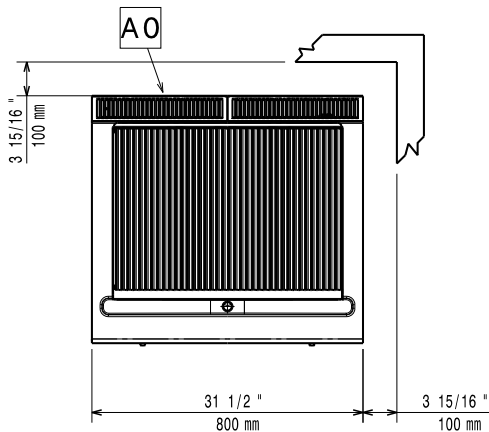

Front

Sida

EQ = Ekvipotential skruv
 G = Gasanslutning

Topp

Gas

Gas, effekt:	371045 (E7GRGHLC00)	14 kW
Standardgasleverans		Natural Gas
Gastyp alternativ:		LPG; Naturgas; Stadsgas
Gasintag:		3/4"

Viktig information

Nettovikt:	64 kg
Fraktvikt:	79 kg
Frakthöjd:	520 mm
Fraktbredd:	820 mm
Fraktdjup:	860 mm
Fraktvolym:	0.37 m ³

If appliance is set up or next to or against temperature sensitive furniture or similar, a safety gap of approximately 150 mm should be maintained or some form of heat insulation fitted.